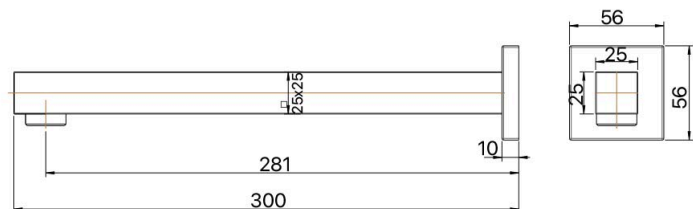

SCAN FOR MORE

A BRAND BY
BRASSHARDS
— GROUP —